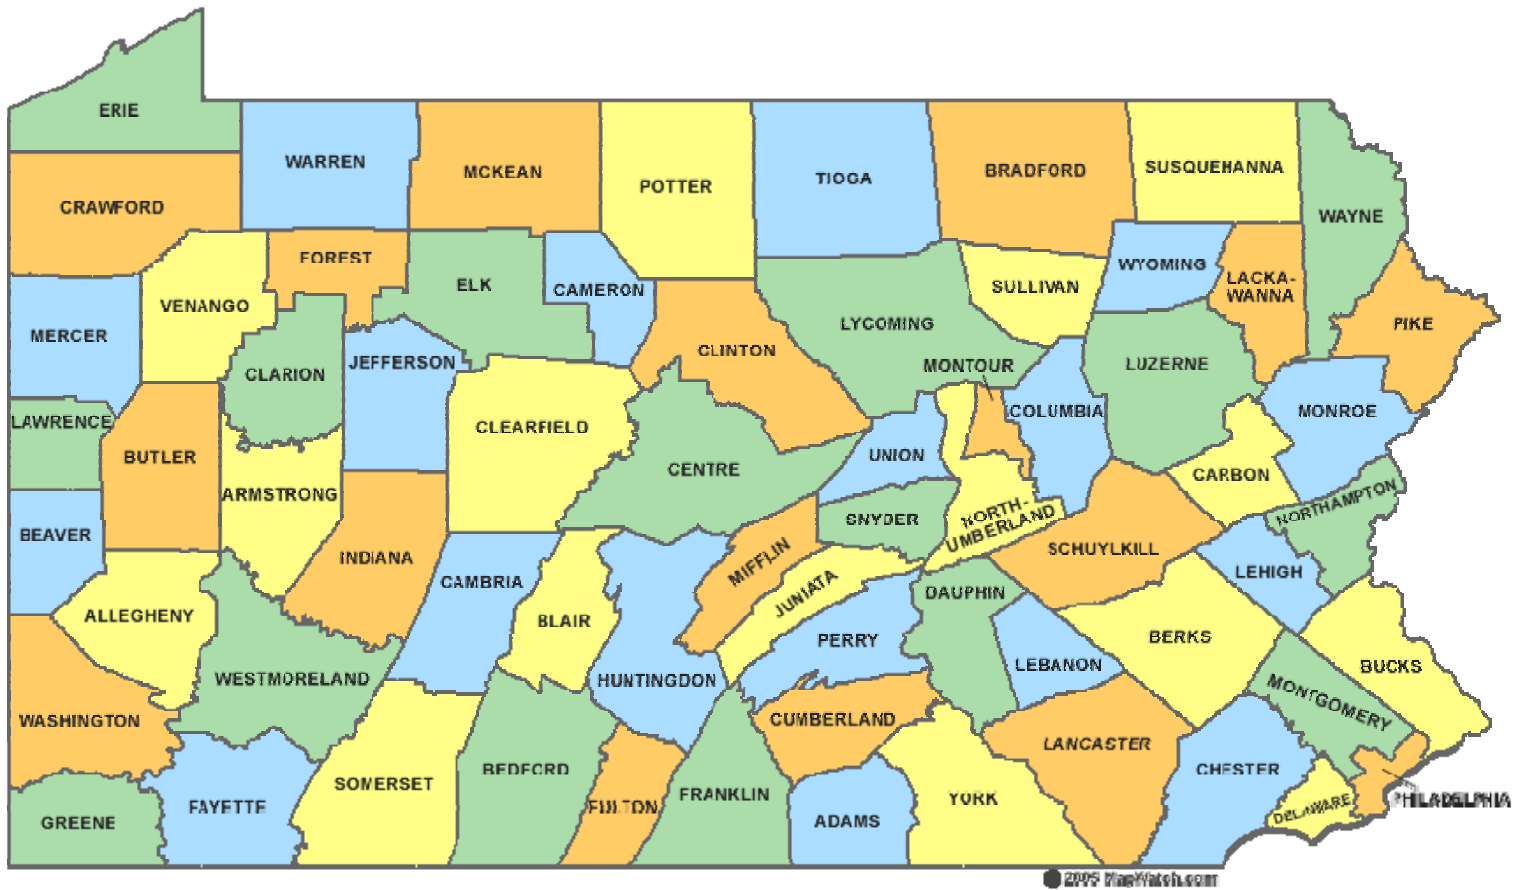

Pennsylvania County Map

The information contained in this report is confidential, is intended only for the use of the subscriber, and may be legally privileged.

If the reader of this report is not the intended recipient, you are hereby notified that any dissemination, distribution or copying of this communication and/or attachment is strictly prohibited.

If you have received this report in error, please delete the original message or any copy of it from your computer system.