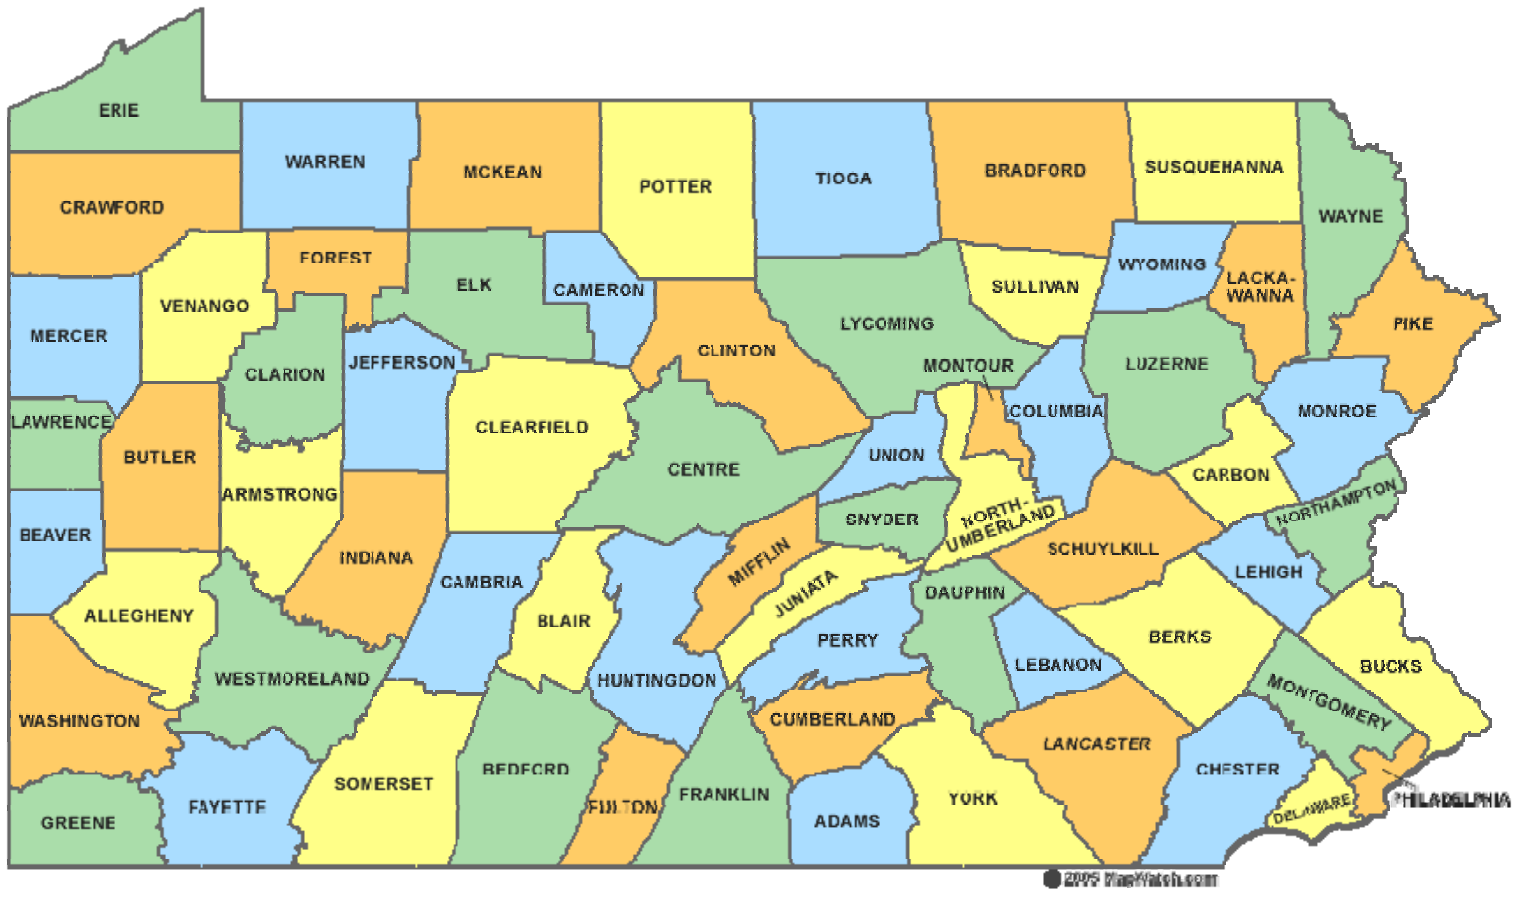

Pennsylvania County Map

The information contained in this report is confidential, is intended only for the use of the subscriber, and may be legally privileged.

If the reader of this report is not the intended recipient, you are hereby notified that any dissemination, distribution or copying of this communication and/or attachment is strictly prohibited.

If you have received this report in error, please delete the original message or any copy of it from your computer system.